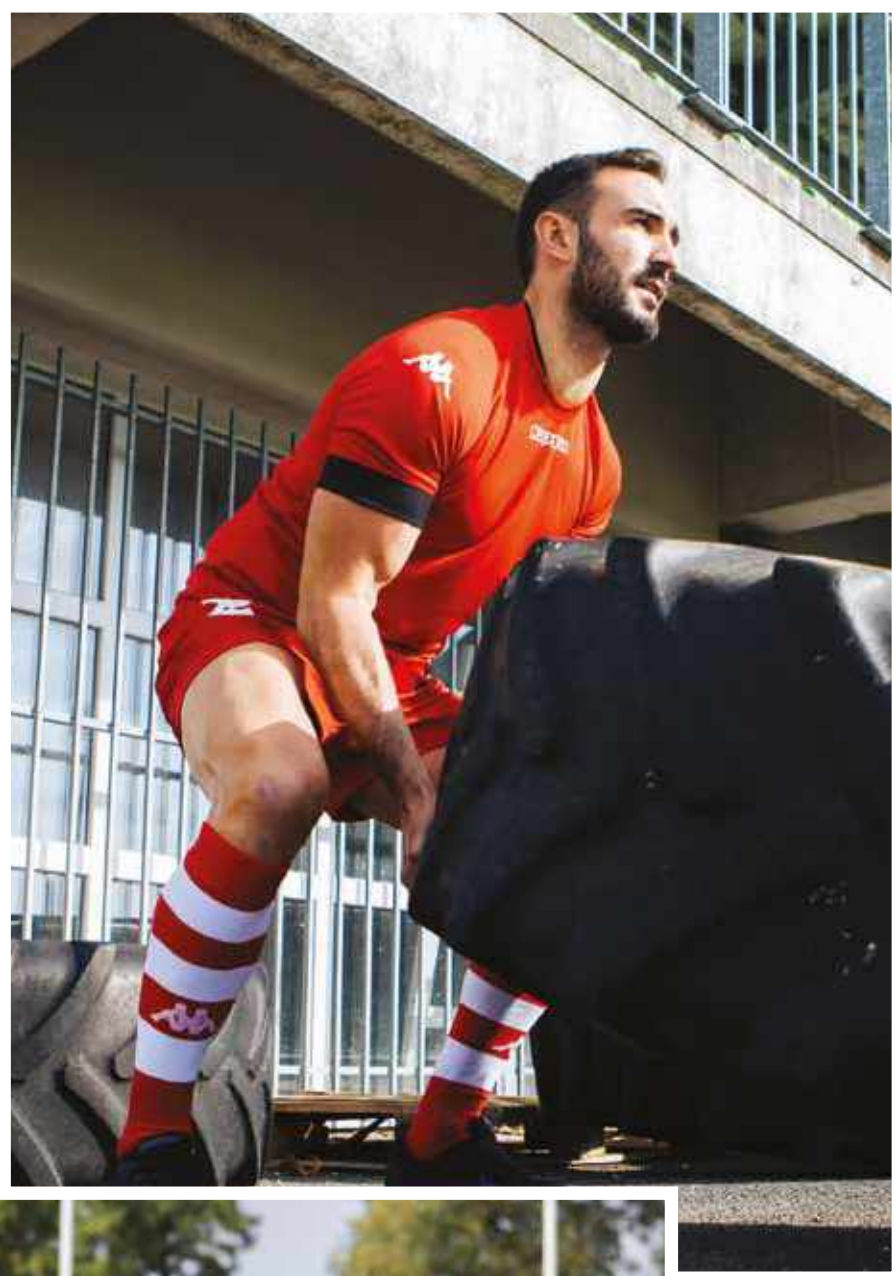

> until June 2022

ADULT 25,00 €
S, M, L, XL, 2XL, 3XL, 4XLMen's match and training shorts 100% polyester, REGULAR FIT
Elasticated waist with inside drawcord | Omini on the right leg,
Kappa on the left leg