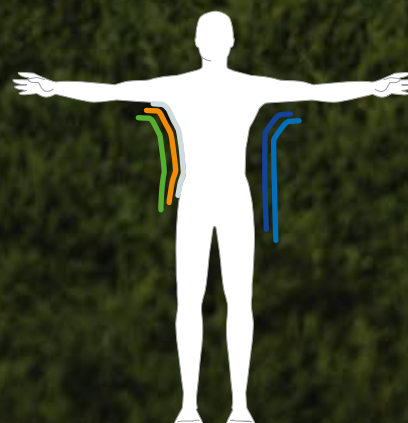

WOMAN	English sizes	2XS	XS	S	M	L	XL	2XL
	Italian sizes	36	38	40	42	44	46	48
	French sizes	32	34	36	38	40	42	44
	Height (cm)	156-159	159-162	162-165	165-168	168-171	171-174	174-177
	Chest (cm)	78-82	82-86	86-90	90-94	94-100	100-106	106-112
	Waist (cm)	60-64	64-68	68-72	72-76	76-82	82-88	88-94
	Hips (cm)	84-88	88-92	92-96	96-100	100-106	106-112	112-118
	Neck (cm)	31	32	33	34	35	36	37

KID	English sizes	YS	YM	YL	YXL	Y2XL	Y3XL
	Age	6 ans	8 ans	10 ans	12 ans	14 ans	16 ans
	Height (cm)	116	128	140	152	164	174
	Chest (cm)	60	64	71	78	84,5	91
	Waist (cm)	56,5	58	62,5	67	72,5	78
	Hips (cm)	65	68	74	80	86,5	93
	Neck (cm)	28	30	32	34	36	36

DOUBLE SIZE	Double size	6Y-8Y	10Y-12Y	14Y	S-M	L-XL	2XL	3XL
	Chest (cm)	62	74	84	94	105	115	121
	Waist (cm)	57	65	73	81	92	102	108
	Hips (cm)	66	77	86	96	107	117	123

SOCKS	EU	23/26	27/30	31/34	35/38	39/42	43/46	47/49	50/52
	UK	5	6	7	8	9	10	11	12

	1st LAYER T-shirt, polo, shirt	2nd LAYER fleece, jumper	3rd LAYER jacket
SKIN FIT	less than or equal to the chest		
SLIM FIT	1 to 5 cm more than the chest	6 to 11 cm more than the chest	12 to 17 cm more than the chest
REGULAR FIT	6 to 11 cm more than the chest	12 to 17 cm more than the chest	18 to 23 cm more than the chest
COMFORT FIT	12 to 17 cm more than the chest	18 to 23 cm more than the chest	24 to 29 cm more than the chest
OVERSIZE FIT	17 cm more than the chest	23 cm more than the chest	29 cm more than the chest