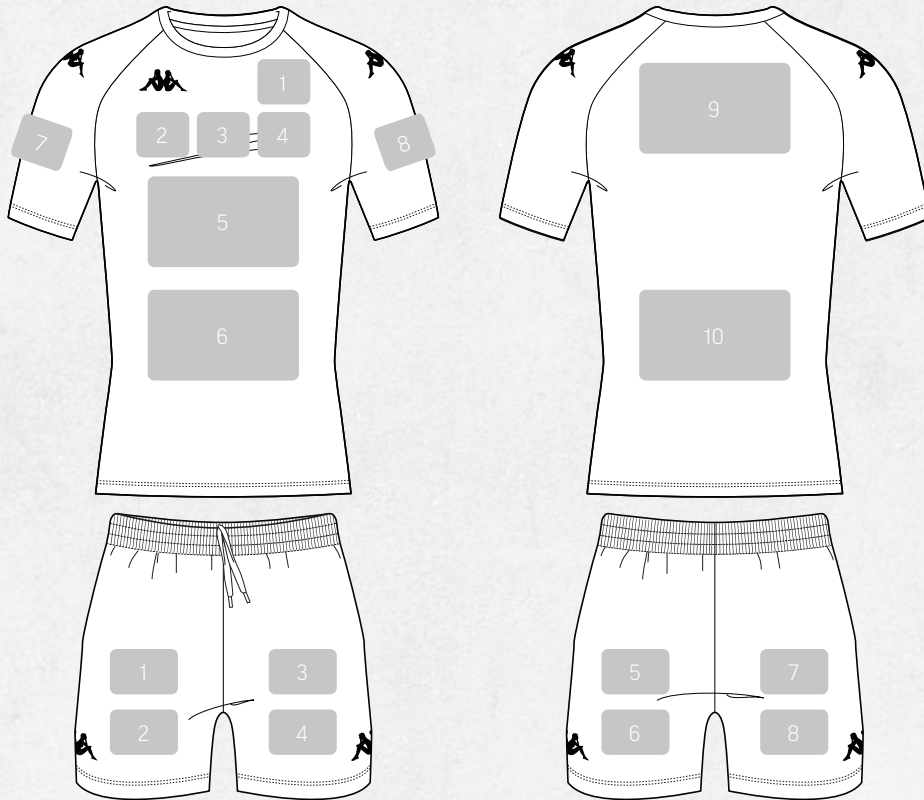

JERSEY SPONSORS

- 1 .....
- 2 .....
- 3 .....
- 4 .....
- 5 .....

- 6 .....
- 7 .....
- 8 .....
- 9 .....
- 10 .....

SHORTS SPONSORS

- 1 .....
- 2 .....
- 3 .....
- 4 .....

- 5 .....
- 6 .....
- 7 .....
- 8 .....