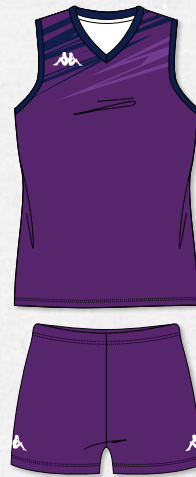

WOMEN

LEDA

Jersey 92% polyester,
8% elastane, 195 g
AD XS > 6XL

KVBM05F
sleeveless
70,00 €